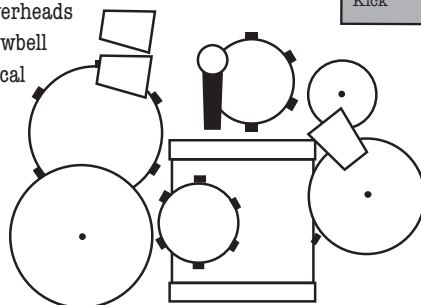

LSK STAGE PLOT

DRUMS/VOX:

- 1 Kick
- 1 Snare
- 1 HiHat
- 1 Rack
- 1 Floor
- 2 Overheads
- 1 Cowbell
- 1 Vocal

MIX 4
 All Vocals
 Sax & Keys
 Bass & Guitar
 Percussion
 Kick

Fender Blues Deville
 Fender Acoustisonic

SWR & JoeMeek Preamp - BagEnd Cabinet(s)

- ### BASS/VOX:
- 2 DIs (electric & acoustic basses)
 - 1 Vocal

Yamaha Keyboard Amp

- ### GUITAR/LEAD VOX
- 1 Mic (electric amp)
 - 1 Mic (Acoustic amp)
 - 1 DI (Acoustics)
 - 1 Vocal mic

MIX 5
 All Vocals
 Bass
 Sax & Keys
 Percussion
 Guitar & Drums

- ### PERCUSSION:
- (if booked)
- 1 Mic (Bongo)
 - 2 Overhead Condensers
 - 1 Vocal mic

SAX/KEYS/VOX:

- 1 Sax Mic
- 1 DI Box
- 1 Vocal

HORN SECTION: